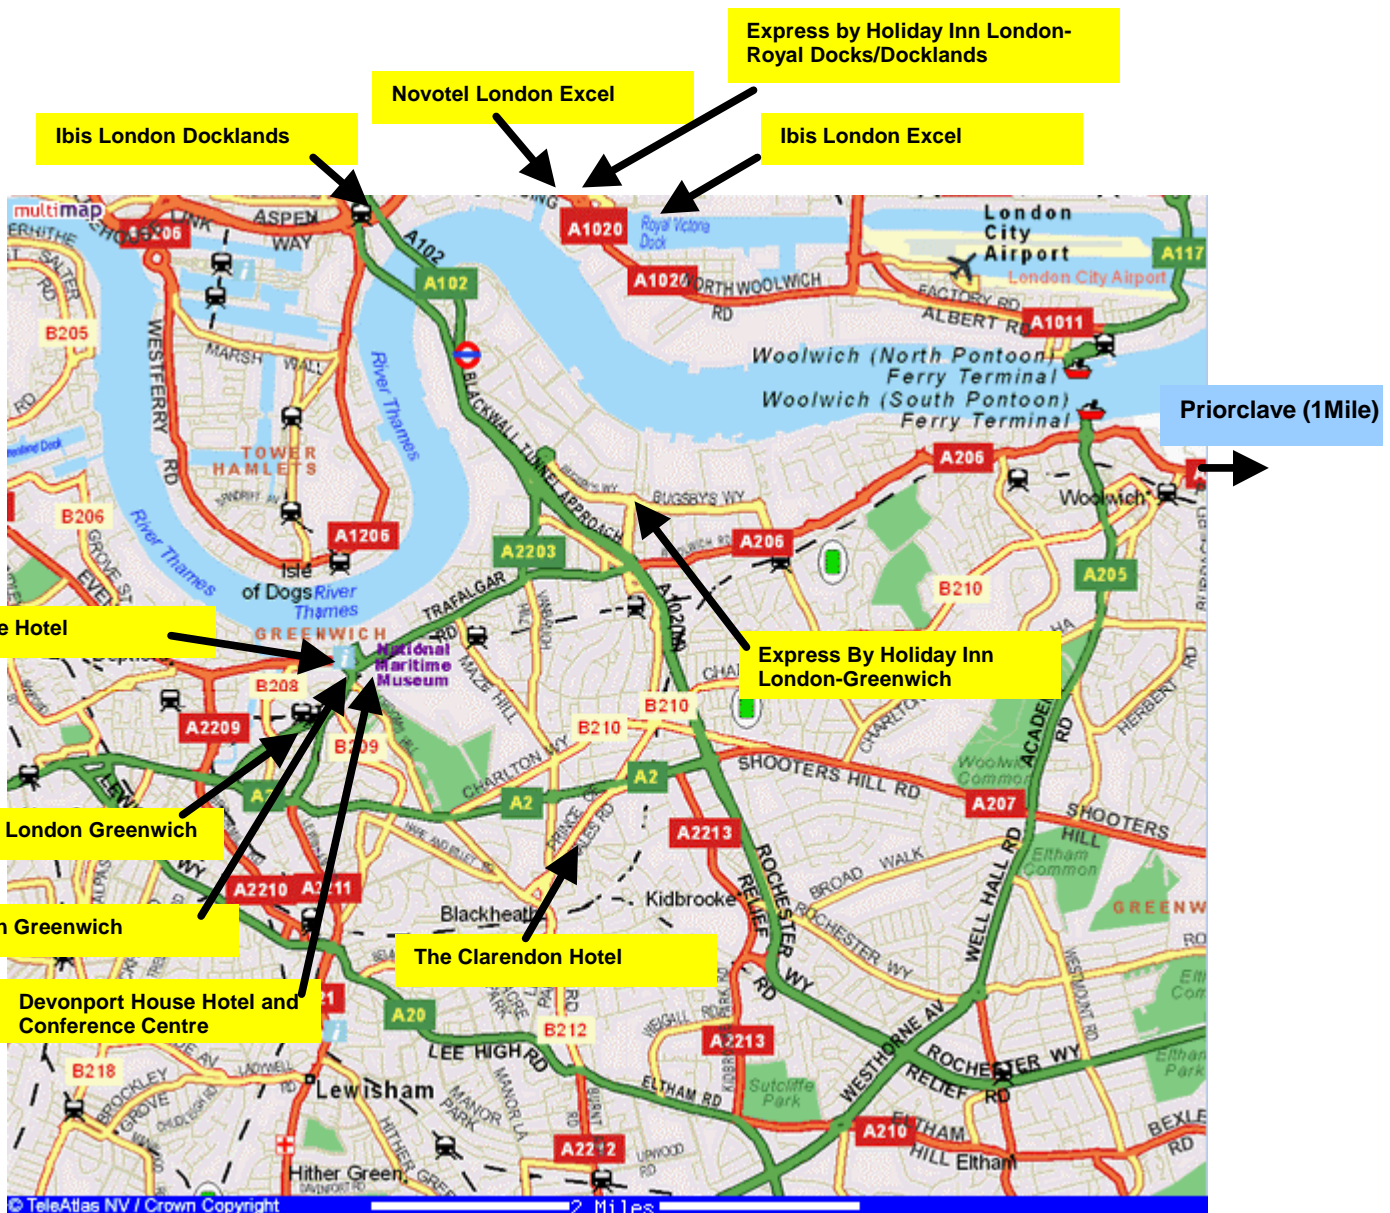

Hotels Local to Priorclave – Greenwich and surrounding area

	Hotel	Room Rate (£)(April 2006)	Telephone	Web
1	Novotel London Greenwich , 173 - 185 Greenwich High Rd. London, SE10 8JA	79.00-175.00	+44(0)20 8312 6800	http://www.accorhotels.com/accorhotels/fichehotel/gb/nov/3476/fiche_hotel.shtml
2	Ibis London Greenwich 30 Stockwell St, Greenwich London, SE10 8EY	69.00-95.00	+44(0)20 8305 1177	http://www.accorhotels.com/accorhotels/fichehotel/gb/ibi/0975/fiche_hotel.shtml
3	Devonport House Hotel and Conference Centre King William Walk, Greenwich, London, SE10 9JW	60.00	+44(0)20 8269 5400	www.devonport-isc.co.uk
4	The Mitre Hotel 291 Greenwich High Rd, Greenwich London, SE10 8NA	60.00	+44(0)20 8293 0037	http://www.mitregreenwich.com
5	Express By Holiday Inn London-Greenwich Bugsby Way Greenwich, London SE10 0GD	55.00-75.00	0870 400 9095 +44(0)20 82695000	http://www.ichotelsgroup.com/h/d/hi/925/en/hd/longm
6	The Clarendon Hotel 8-16 Montpelier Row, Blackheath London, SE3 0RW	From 80.00	+44(0)20 8318 4321	www.clarendonhotel.com
7	Ibis London Excel Royal Victoria Dock London E16 1AB	50.00-75.00	+44(0)20 70552300	http://www.accorhotels.com/accorhotels/fichehotel/gb/ibi/3655/fiche_hotel.shtml
8	Novotel London Excel Western Gateway Royal Victoria Dock London E16 1AA	66.00-255.00	+44(0)20 75409700	http://www.accorhotels.com/accorhotels/fichehotel/gb/nov/3656/fiche_hotel.shtml
9	Ibis London Docklands 1, Baffin Way London E14 9PE	59.00-77.00	+44(0)20 75171100	http://www.accorhotels.com/accorhotels/fichehotel/gb/ibi/2177/fiche_hotel.shtml
10	Express by Holiday Inn London-Royal Docks/Docklands 1 Silvertown Way, London, E16 1EA	49.50-65.00	0870 4009095 +44(0)20 75404040	http://www.ichotelsgroup.com/h/d/hi/925/en/hd/lonsi?irs=y

-  London Underground Station
-  Railway / Docklands Light Railway Station