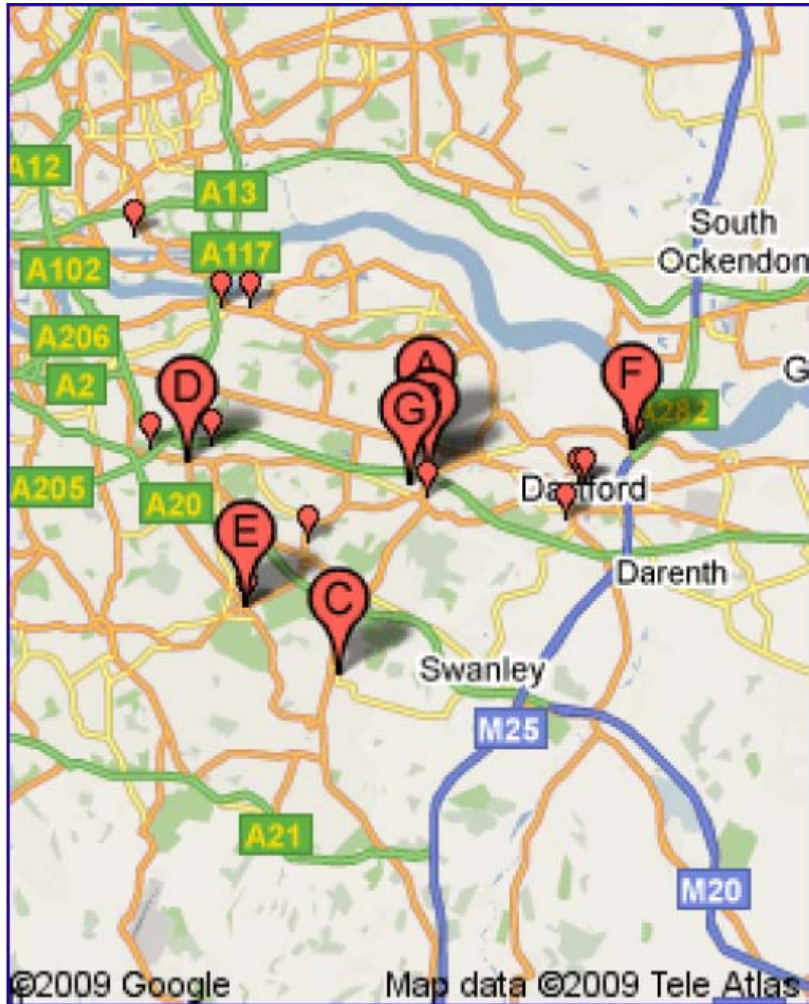

Hotels near to Priorclave SE London & NW Kent

Bexley Area

Marriott Bexleyheath Hotel

www.marriott.co.uk - 020 8298 1000

Holiday Inn

www.holiday-inn.co.uk - 0871 942 9006

The Mary Rose Hotel

www.maryroseinn.com - 01689 871 917

Yardley Court Hotel

maps.google.co.uk - 020 8850 1850

Crown Inn

www.crownchislehurst.co.uk - 020 8467 7326

Express By Holiday Inn

www.expressdartford.co.uk - 01322 290 333

Buxted Lodge

www.buxtedlodge.co.uk - 01322 554 010